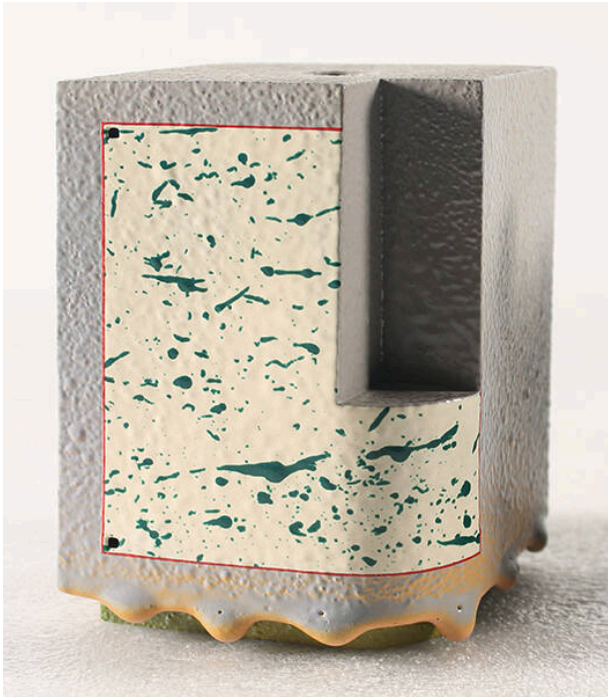

Basic Detail Report

Vessel

Date

1982

Primary Maker

Ron Nagle

Medium

porcelain

Description

Grey with spatter section

Dimensions

5 3/4 x 3 3/4 x 3 3/4 in. (14.6 x 9.5 x 9.5 cm)