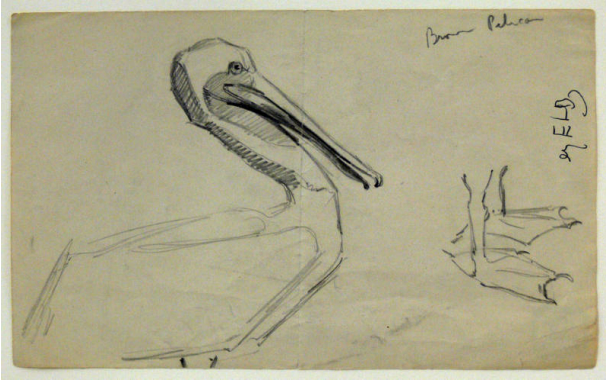

Basic Detail Report

Brown Pelican

Date

mid 20th Century

Primary Maker

Ernest L. Blumenschein

Medium

pencil on paper

Description

A sketch of a pelican on the left, webbed feet to the right

Dimensions

Image: 5 1/4 x 8 3/4 in. (13.3 x 22.2 cm)