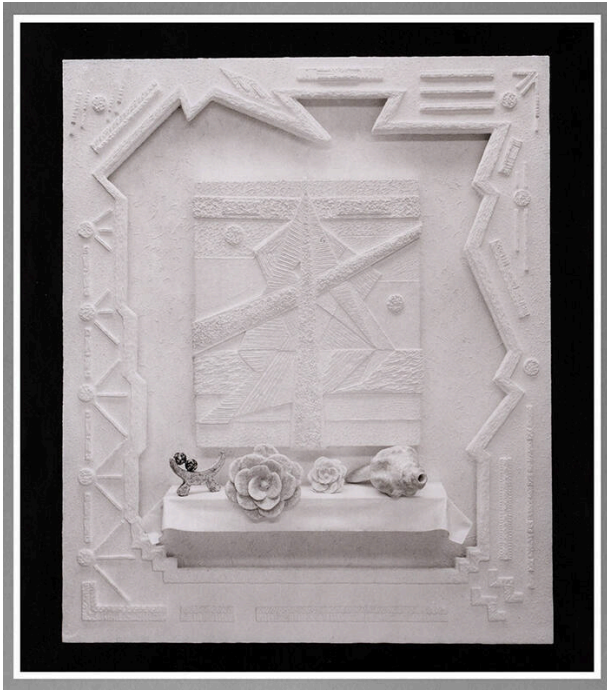

Basic Detail Report

Untitled #4

Date

1986-1993

Primary Maker

Walter Nelson

Medium

Palladium print

Description

Black-and-white image of Mayan-inspired sculptural relief

Dimensions

Image: 9 3/4 x 8 1/2 in. (24.8 x 21.6 cm) Mat: 20 x 16 in. (50.8 x 40.6 cm)