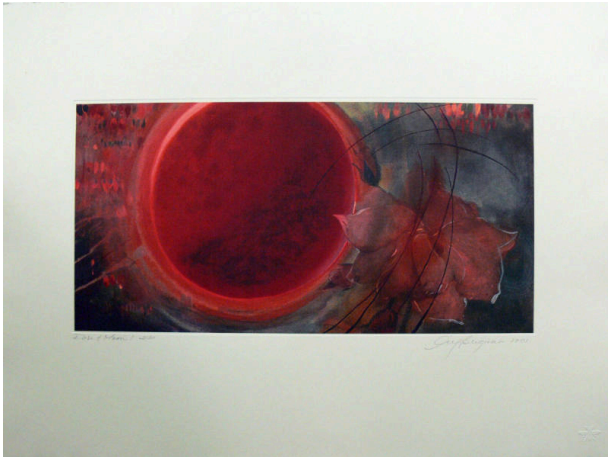

Basic Detail Report

Untitled #1 (from the Moon and Rose Suite)

Date

2001

Primary Maker

Ciel Bergman

Medium

pigment transfer lithograph

Description

Rose, blue and red abstract moon and flower (rose) image

Dimensions

Plate Mark: 15 3/4 x 7 7/8 in. (40 x 20 cm) Support: 21 x 15 in. (53.3 x 38.1 cm)