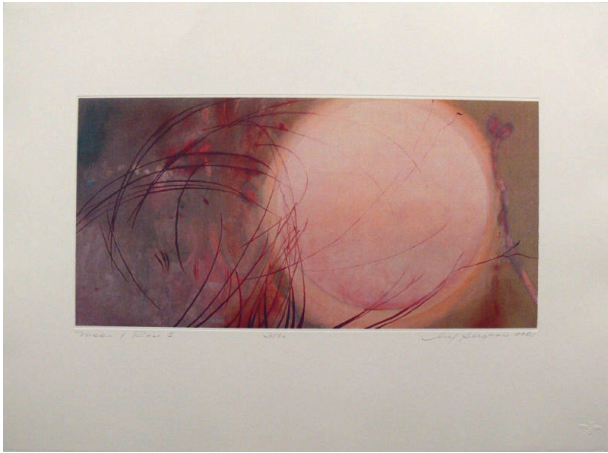

Basic Detail Report

Untitled #5 (from the Moon and Rose Suite)

Date

2001

Primary Maker

Ciel Bergman

Medium

pigment transfer lithograph

Description

Rose, blue and red abstract moon and flower (rose) image

Dimensions

Plate Mark: 15 3/4 x 7 7/8 in. (40 x 20 cm) Support: 21 x 15 in. (53.3 x 38.1 cm)