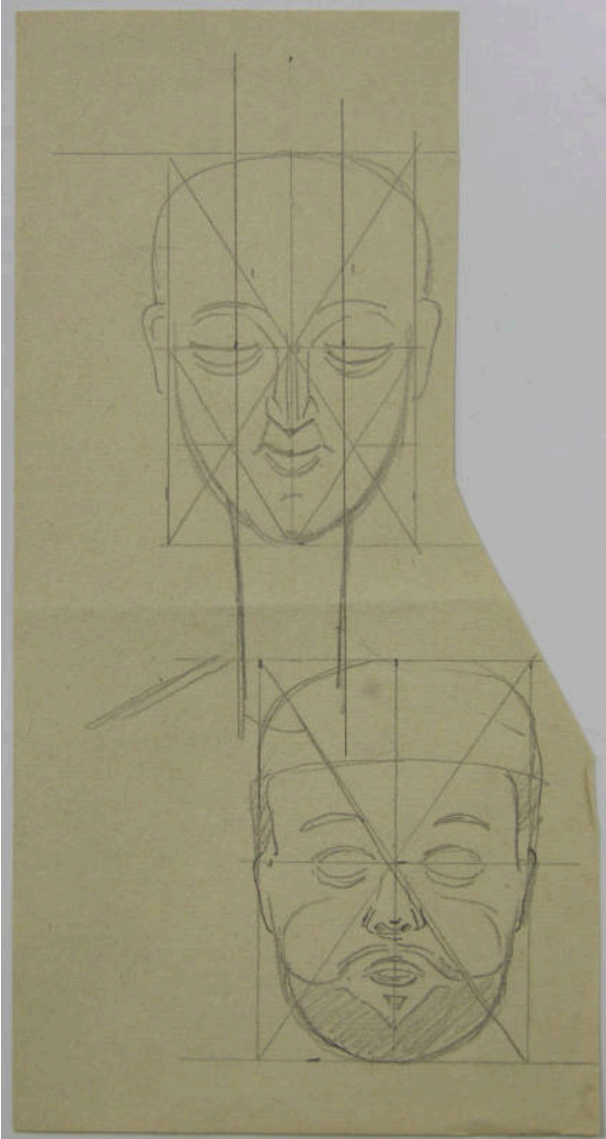

Basic Detail Report

Saint Head

Date

n.d.

Primary Maker

Gustave Baumann

Medium

graphite on paper

Description

Sketch of two marionette heads in grid.

Dimensions

Support: 9 3/4 x 4 3/8 in. (24.8 x 11.1 cm)