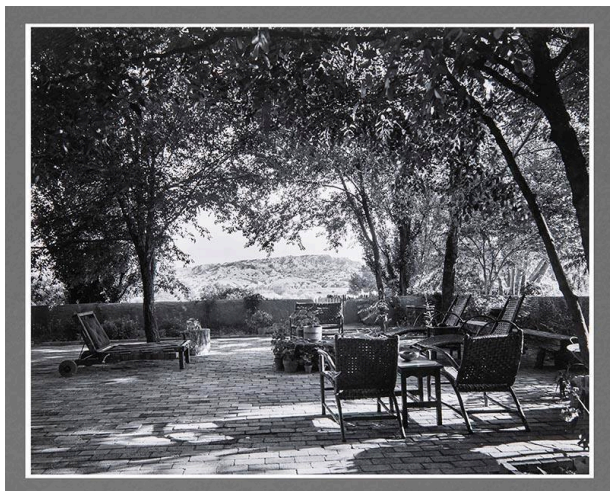

Basic Detail Report

Las Barrancas, Jacona, New Mexico

Date

1954

Primary Maker

Laura Gilpin

Medium

Gelatin silver print, mounted on paper stock with perforated edge

Description

Chairs and chaises on a brick patio with overhanging trees and a mesa in the background. An album page with a gelatin silver photograph contact printed from 8 x 10 negative from an original book, this duplicate page is numbered in pencil and has tabs giving print proportion sizes attached to the page. The photograph is mounted on a page that has an edge to be held in a spiral type binder.

Dimensions

Image: 9 1/2 × 7 1/2 in. (24.1 × 19.1 cm) Support: 14 1/2 × 11 1/2 in. (36.8 × 29.2 cm)