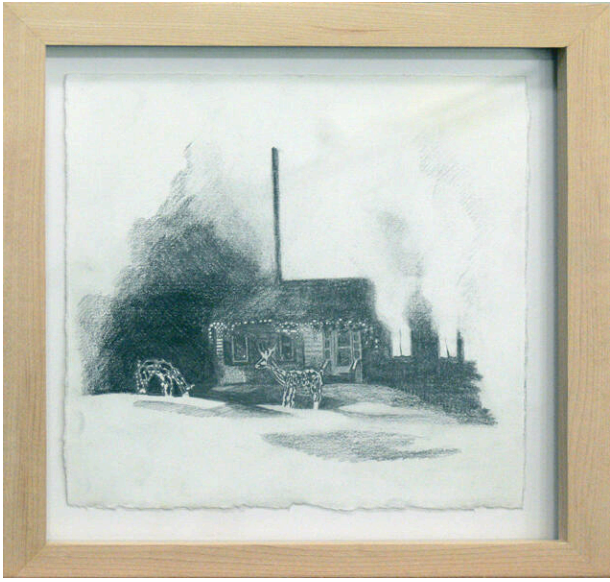

Basic Detail Report

House on Fire: Christmas Deer

Date

2006

Primary Maker

Kim Russo

Medium

graphite on paper

Description

House burning in background; two Christmas tree light deers in front yard

Dimensions

Support: 7 1/4 x 8 in. (18.4 x 20.3 cm) Frame: 9 7/8 x 10 1/4 in. (25.1 x 26 cm)