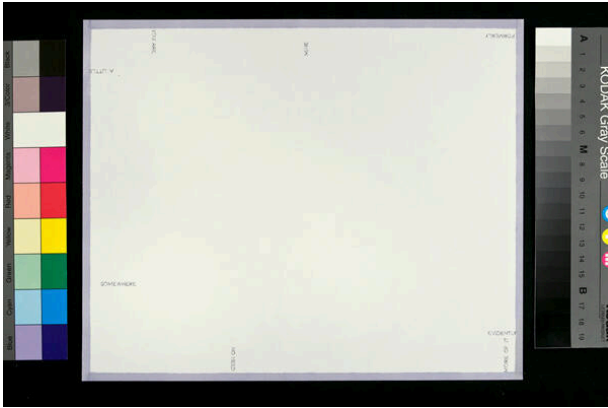

Basic Detail Report

Untitled

Date

1979

Primary Maker

Robert Barry

Medium

grey ink and blue marker on paper

Description

white sheet of paper with words written around edge at various places

Dimensions

Image: 9 × 11 1/8 in. (22.9 × 28.3 cm) Support: 9 x 11 1/8 in. (22.9 x 28.3 cm) Mat: 14 x 16 7/8 in. (35.6 x 42.9 cm)