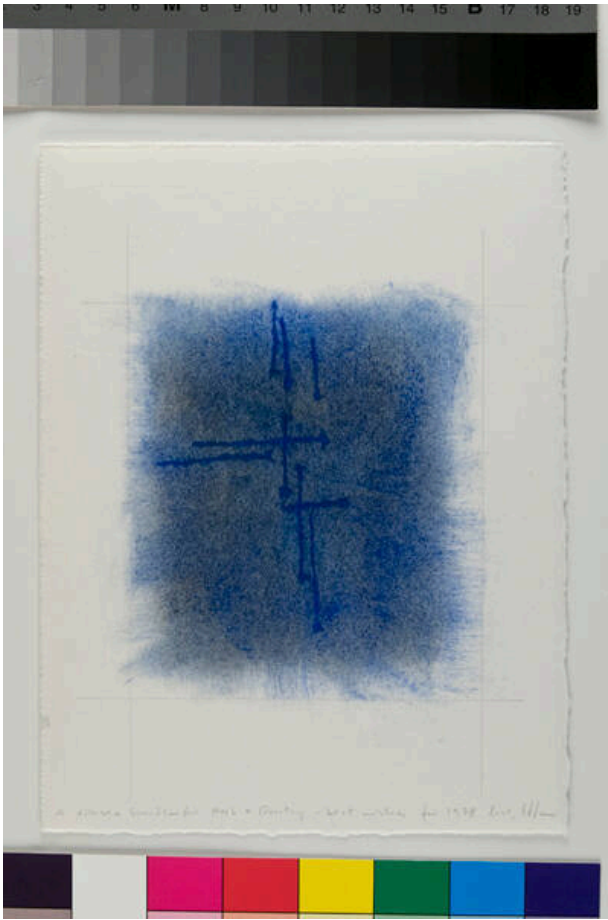

Basic Detail Report

A Visible Sounds

Date

1978

Primary Maker

Edda Renouf

Medium

graphite, incisions and blue pastel chalk on Arches paper with fixative

Description

blue square shape with blue incised lines

Dimensions

Support: 8 3/4 x 7 3/4 in. (22.2 x 19.7 cm) Frame: 11 1/2 x 9 1/2 x 1 in. (29.2 x 24.1 x 2.5 cm)