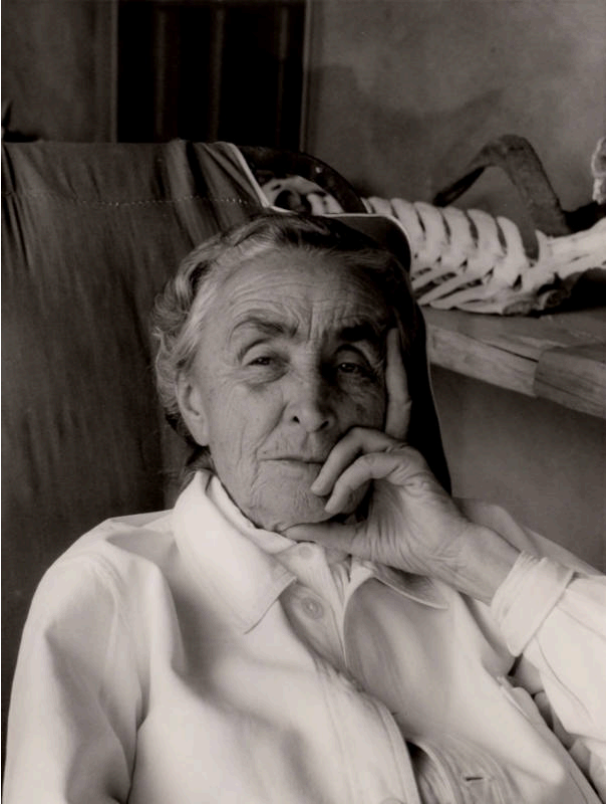

Basic Detail Report

Georgia O'Keeffe at Ghost Ranch, New

Mexico

Date

1967

Primary Maker

Todd Webb

Medium

Gelatin silver print

Description

O'Keeffe sits in chair with hand supporting head and face. She wears white button jacket with white shirt beneath, cuff rolled up around wrist. Bones on shelf behind her head.