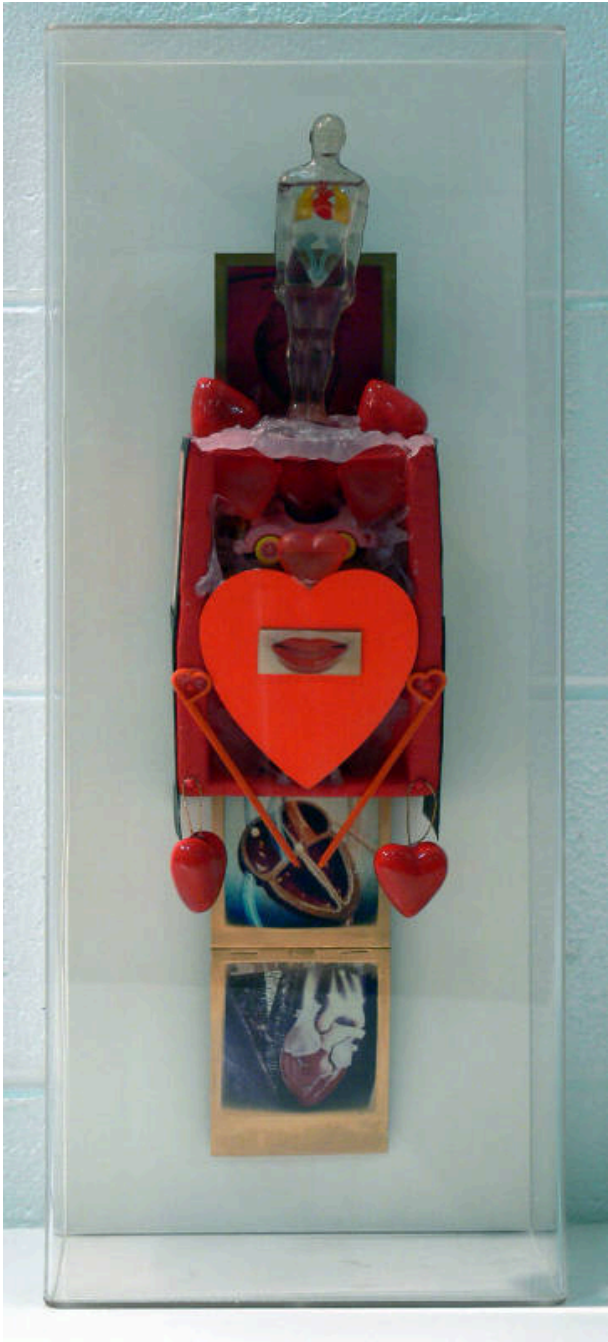

## Altered Heart

### Description

Mixed media mounted on white board inside Plexiglas box. Central subject is a large red heart surrounded with three-dimensional red hearts and two hearts dangling from the central heart. Above the central red heart is a clear plastic male, nude figure showing heart, lungs, and kidney/bladder system. Positioned in the center of the work is a large red heart. Within the large red heart is a white rectangle with a pair of red lips. Centered below the box-like structure holding this heart

are two dangling red hearts. These frame a cross section of an anatomical heart showing four chambers. Completing the piece at the bottom of the composition is the exterior of an anatomical heart.

### Dimensions

23 7/8 x 9 1/2 x 5 1/2 in. (60.6 x 24.1 x 14 cm)