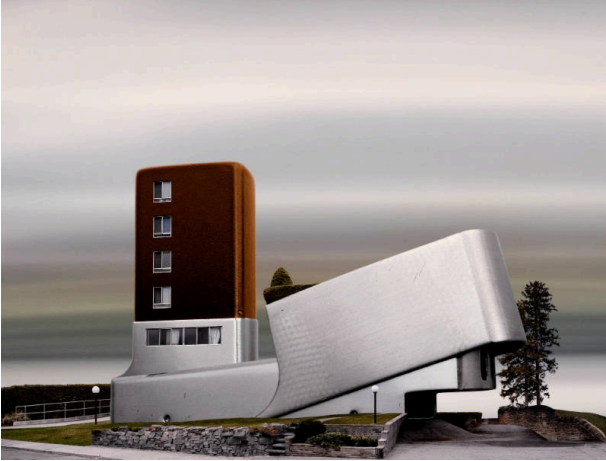

Basic Detail Report

Lighter Lofts

Date

2009

Primary Maker

David Trautrimas

Medium

Pigment print

Description

Constructed scene with an apartment building constructed from a lighter; set against a grey sky.

Dimensions

Image: 10 × 13 in. (25.4 × 33 cm) Support: 11 × 14 in. (27.9 × 35.6 cm)