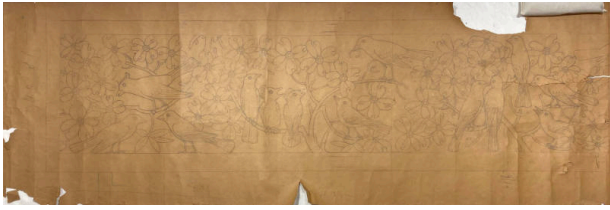

Basic Detail Report

Design for Radiator - Bird and Dogwood (2)

Date

early 20th Century

Primary Maker

Eugenie F. Shonnard

Medium

pencil on paper

Description

Recto: Pencil sketch of fourteen birds on a floral background. In left bottom corner there is a group of three birds viewed in profile. These three form an approximate triangle with two standing on the ground facing each other and the third perched above them on a branch, facing slightly down and to the left. In the right bottom corner there is a group of five birds. Verso: Ink drawing of three boxes (radiator covering?) and a flower. Pencil drawing of flower in the center, very faint

Dimensions

Image: 22 × 69 1/4 in. (55.9 × 175.9 cm)