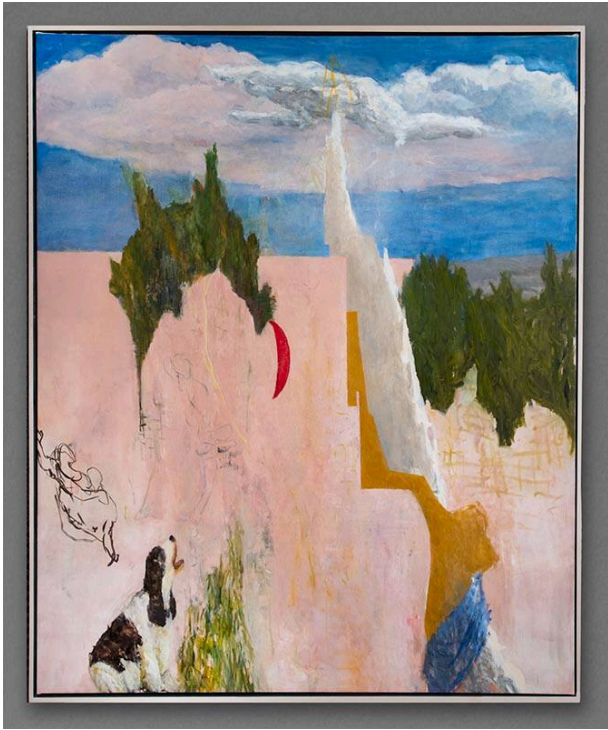

Basic Detail Report

Elevation and Entanglement in Ribera

Date

2009

Primary Maker

Eugene Newmann

Medium

oil on canvas

Description

Abstract landscape with hills in pink, sky and clouds, and a black and white dog in lower left corner

Dimensions

Canvas: 65 1/2 × 62 × 1 3/4 in. (166.4 × 157.5 × 4.4 cm) Frame: 67 1/2 × 64 1/2 × 2 in. (171.5 × 163.8 × 5.1 cm)