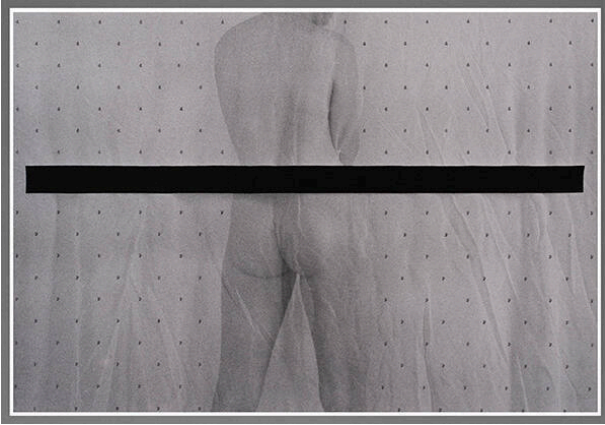

Basic Detail Report

Untitled

Date

1981

Primary Maker

Claire V.C. Peeps

Medium

gelatin silver print

Description

Nude woman standing with a center line and dot-like "p" s throughout the background

Dimensions

Image: 12 1/4 × 17 3/4 in. (31.1 × 45.1 cm) Support: 16 × 20 in. (40.6 × 50.8 cm) Mat: 20 × 24 in. (50.8 × 61 cm)