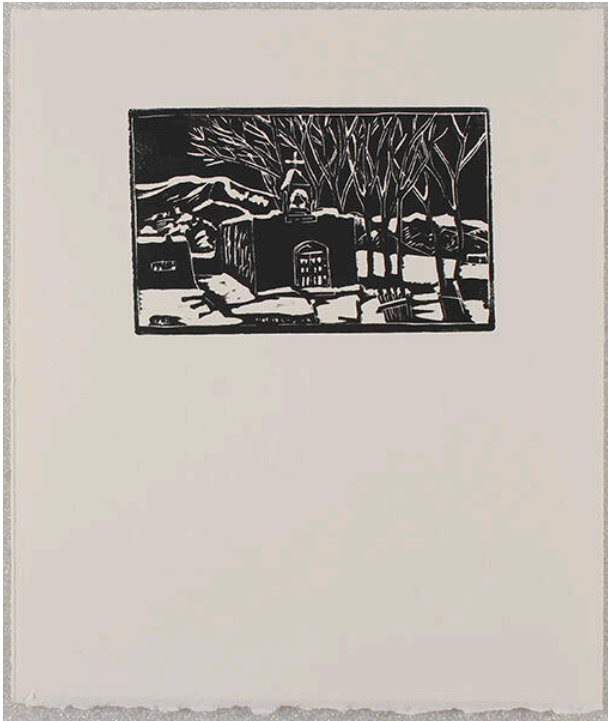

Basic Detail Report

Placita Chapel or Oratorio (from the The HGB Memorial Portfolios)

Date

1950-1989 (printed October, November 1994)

Primary Maker

Helen Greene Blumenschein

Medium

linocut

Description

Image of a snowy evening featuring a chapel with a single bell tower. There is a group of bare trees on the right of the image, in front of the chapel. Snow covered mountain peaks are in the left background.

Dimensions

Image: $3 \frac{1}{4} \times 4 \frac{13}{16}$ in. (8.3×12.2 cm) Support: $10 \frac{1}{8} \times 8$ in. (25.7×20.3 cm)