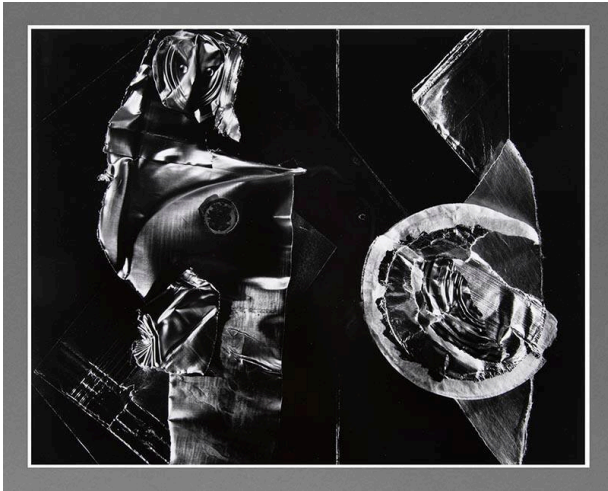

Basic Detail Report

Peace Warrior (Samurai) 500

Date

2003

Primary Maker

Carl Chiarenza

Medium

gelatin silver print

Description

Circular and triangular forms at right, vertical shape at left.

Dimensions

Image: 14 5/8 x 18 3/4 in. (37.1 x 47.6 cm) Support: 15 15/16 x 19 7/8 in. (40.5 x 50.5 cm) Mat: 19 3/4 x 24 in. (50.2 x 61 cm)