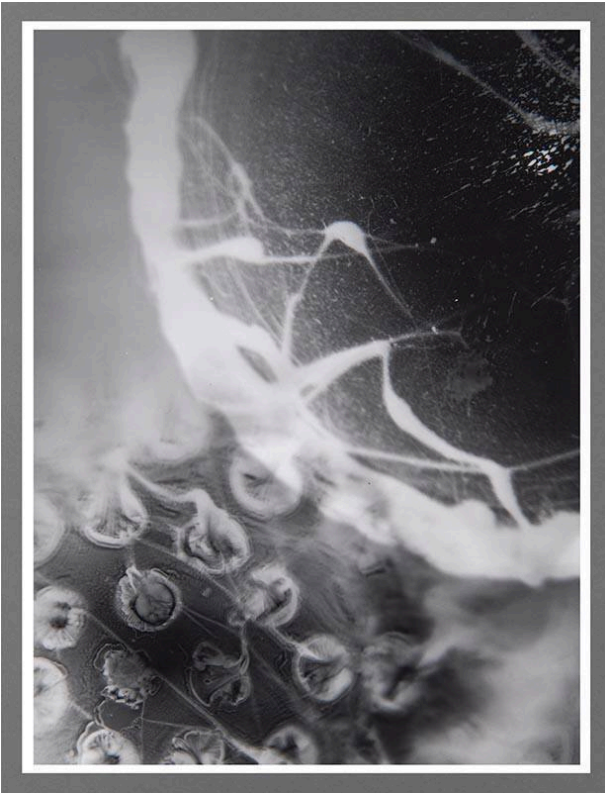

Basic Detail Report

Untitled

Date

2006-2007

Primary Maker

Leigh Anne Langwell

Medium

Gelatin silver print, unique photogram

Description

Abstract forms: a large, dark circle at top right and smaller

circles at bottom left.

Dimensions

Image: $5 \frac{5}{8} \times 4 \frac{1}{4}$ in. (14.3 \times 10.8 cm) Mat: 11 \times 9 in. (27.9 \times 22.9 cm)