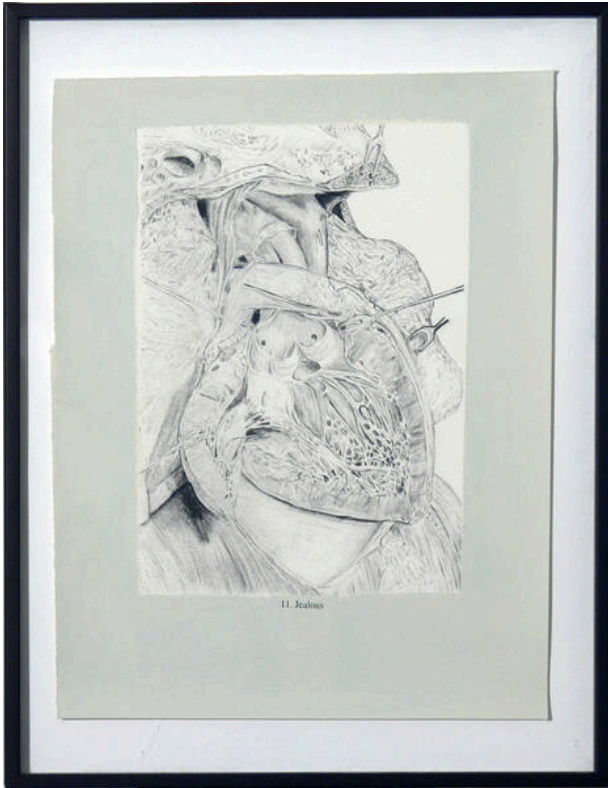

## 11. Jealous (from the series Psychosomatic)

**Date**

2000

**Primary Maker**

Darby Photos

**Medium**

monoprint

**Dimensions**

Image: 7 15/16 x 5 3/8 in. (20.2 x 13.7 cm) Support: 10 13/16 x 8 1

1/4 in. (27.5 x 21 cm) Frame: 13 1/4 x 10 1/4 x 1 1/8 in. (33.7 x 26 x 2.9 cm)