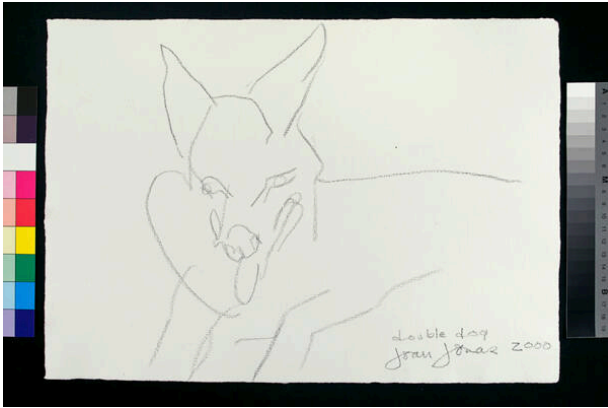

Basic Detail Report

Double Dog

Date

2000

Primary Maker

Joan Jonas

Medium

oil pastel on paper

Description

abstracted line drawing of a dog lying down

Dimensions

Support: 11 3/8 x 16 3/8 in. (28.9 x 41.6 cm) Mat: 16 1/4 x 20 in. (41.3 x 50.8 cm)