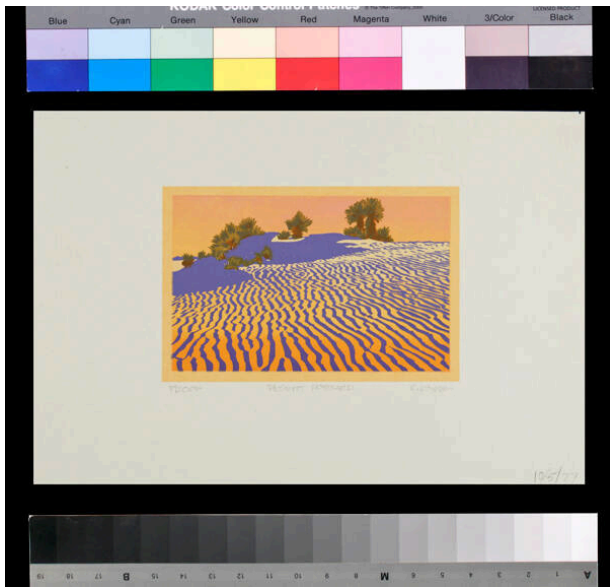

Basic Detail Report

Desert Postcard (10-5-77)

Date

1977

Primary Maker

Kate Krasin

Medium

silkscreen

Description

The setting sun casts orange and purple shadows over a sandy landscape dotted with scrub trees in the background.

Dimensions

Image: 3 3/4 x 5 3/4 in. (9.5 x 14.6 cm) Support: 7 1/4 x 10 7/8 in. (18.4 x 27.6 cm)