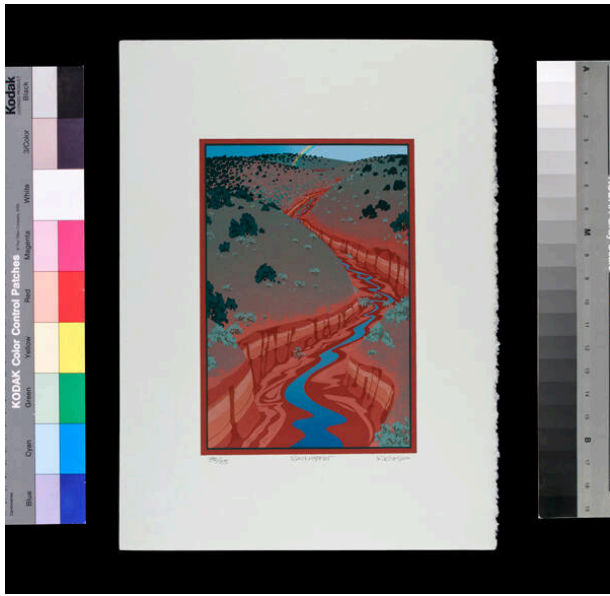

Basic Detail Report

Rainbow

Date

1979

Primary Maker

Kate Krasin

Medium

silkscreen

Description

A thin blue river cuts through a canyon of varying shades of red while a desert landscape speckled with sparse vegetation surrounds the gorge. In the far distance a partial rainbow can be seen.

Dimensions

Image: 9 1/4 × 6 5/16 in. (23.5 × 16 cm) Support: 15 × 11 in. (38.1 × 27.9 cm)