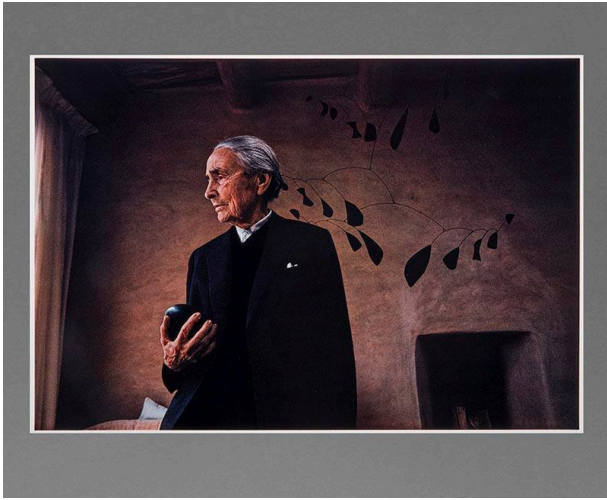

Basic Detail Report

Georgia O'Keeffe Holding Chama River

Stone, Abiquiu, NM

Date

March 1975

Primary Maker

Dan Budnik

Medium

Dye transfer print

Description

Elderly woman (Georgia O'Keeffe) standing with her head turned to left of image holding a black stone in her proper right hand. She wears black dress with white color & spiral, silver pin at neck. Brown adobe wall in background with a Alexander Calder mobile.

Dimensions

Image: 14 1/2 × 21 3/8 in. (36.8 × 54.3 cm) Support: 19 15/16 × 23 13/16 in. (50.6 × 60.5 cm) Mat: 22 × 28 in. (55.9 × 71.1 cm)