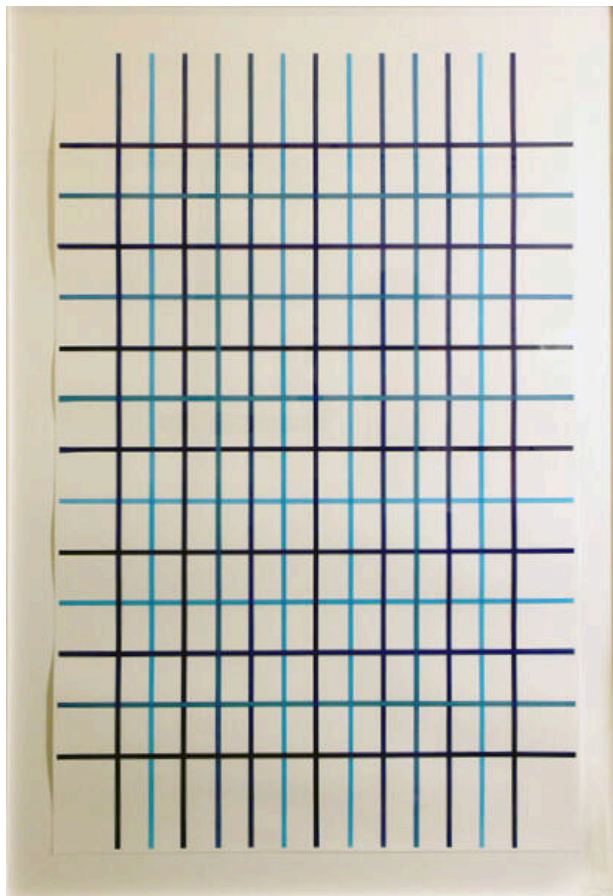

Basic Detail Report

Chicago Blues Grid (For Natalie and Irving)

Date

2007

Primary Maker

Winston Roeth

Medium

Tempera on paper

Description

Blue lines of various shades in a grid pattern

Dimensions

Image: 47 × 31 1/4 in. (119.4 × 79.4 cm) Support: 47 × 31 1/4 in. (119.4 × 79.4 cm) Mat: 53 × 36 7/8 in. (134.6 × 93.7 cm) Frame: 53 5/8 × 37 1/2 × 2 in. (136.2 × 95.3 × 5.1 cm)