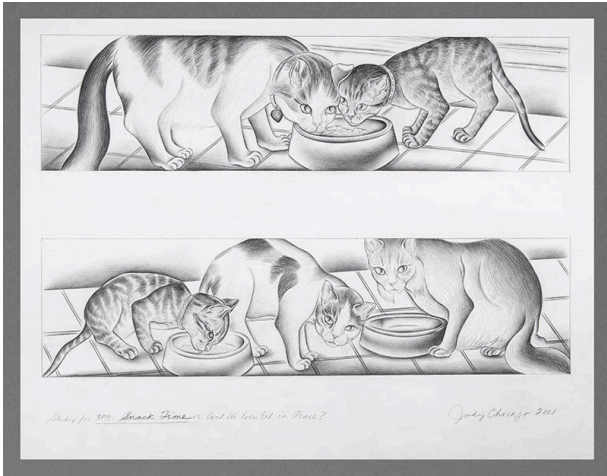

## Study for 3 PM: Snack Time or Can't We Even Eat in Peace?

Date

2001

Primary Maker

Judy Chicago

Medium

graphite on paper

Dimensions

Image: 15 1/8 × 23 7/8 in. (38.4 × 60.6 cm) Support: 23 1/8 × 29 in. (58.7 × 73.7 cm)