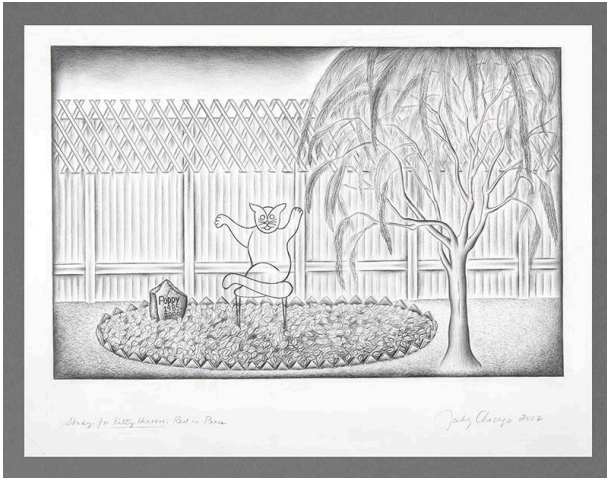

Basic Detail Report

Study for Kitty Heaven: Rest in Peace

Date

2002

Primary Maker

Judy Chicago

Medium

graphite on paper

Dimensions

Image: 15 1/8 × 23 7/8 in. (38.4 × 60.6 cm) Support: 23 × 29 in. (58.4 × 73.7 cm)