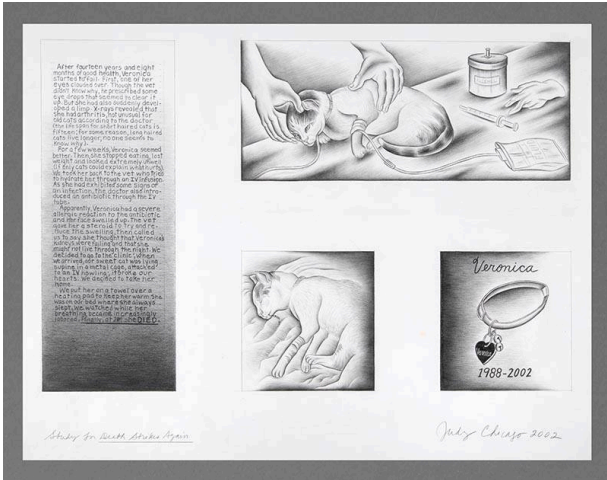

Basic Detail Report

Study for Death Strikes Again

Date

2002

Primary Maker

Judy Chicago

Medium

graphite on paper

Dimensions

Image: 15 × 23 7/8 in. (38.1 × 60.6 cm) Support: 23 1/4 × 28 7/8 in. (59.1 × 73.3 cm) Mat: 28 × 36 in. (71.1 × 91.4 cm)