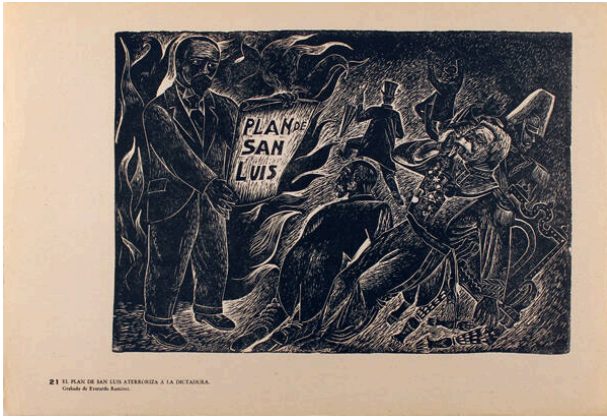

Basic Detail Report

Plate 21: El Plan de San Luis aterroriza a la dictadura (from the portfolio Estampas de la Revolución Mexicana)

Date

printed 1947

Primary Maker

Everardo Ramírez

Medium

linocut

Description

President Porfirio Díaz being terrified by the 'Plan of San Luis de Potosí' being held in front of him by Francisco I. Madero.

Dimensions

Image: 8 1/4 × 11 3/4 in. (21 × 29.8 cm) Support: 10 5/8 × 11 7/8 in. (27 × 30.2 cm)