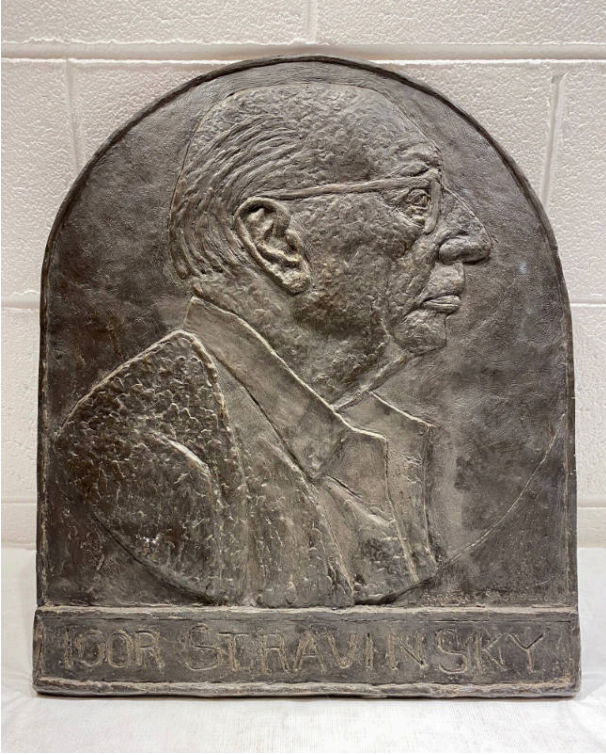

Basic Detail Report

Igor Stravinsky

Date

n.d.

Primary Maker

Eugenie F. Shonnard

Medium

bronze

Description

Bas-relief portrait of Igor Stravinsky facing to the right. He wears glasses, sweater, shirt and no tie. Raised edge surround the entire piece. The plaque has a straight bottom and arched top edge.

Dimensions

20 × 16 1/4 × 4 in. (50.8 × 41.3 × 10.2 cm)