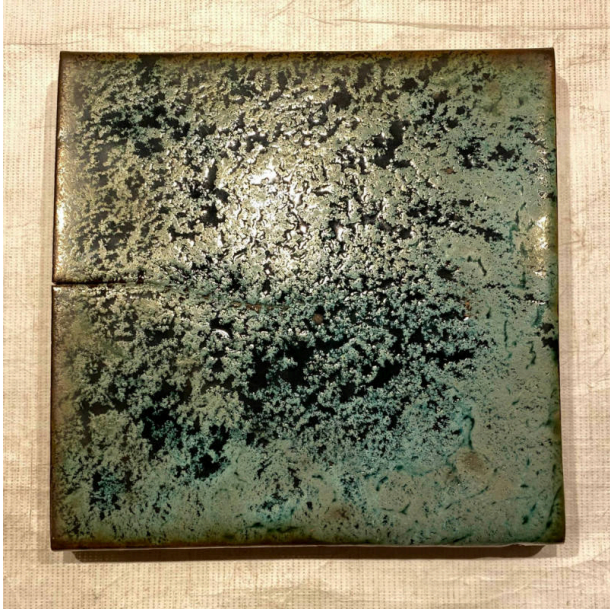

Basic Detail Report

Untitled Tile (7)

Date

n.d.

Primary Maker

Eugenie F. Shonnard

Medium

glazed terra cotta

Description

Terra cotta tile with light turquoise glaze spotted with black. The glaze drips down over the sides but leave some red clay exposed. The back is unglazed and red, with deep regular grooves.

Dimensions

6 × 6 × 1/2 in. (15.2 × 15.2 × 1.3 cm)