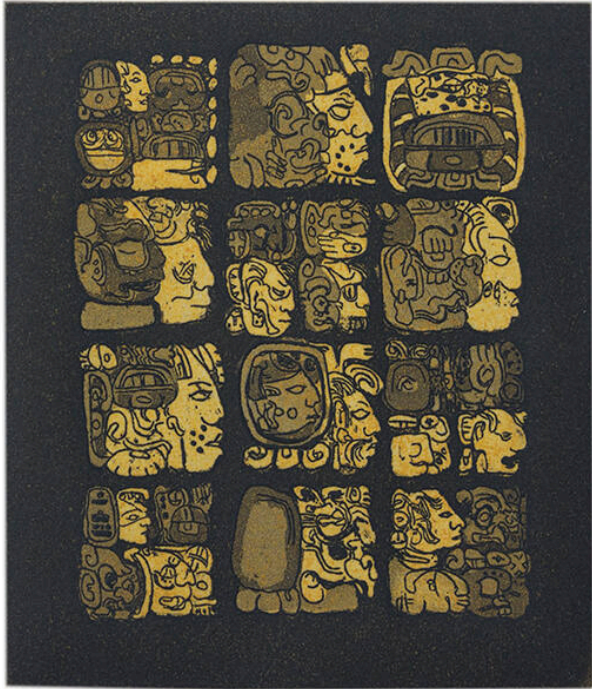

Basic Detail Report

II Glyph Series

Date

1980

Primary Maker

Eleanore Bender

Medium

etching and aquatint

Dimensions

Image: 3 1/4 × 3 3/4 in. (8.3 × 9.5 cm) Support: 10 × 10 in. (25.4 × 25.4 cm)