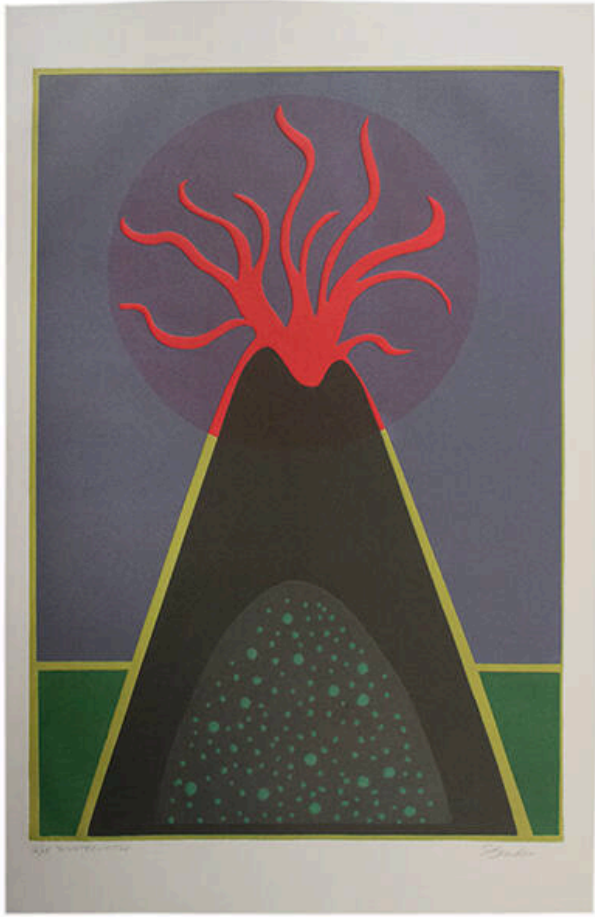

Basic Detail Report

(73.7 × 45.7 cm)

Xiuhtcuhti

Date

n.d.

Primary Maker

Eleanore Bender

Medium

embossed lithograph

Description

Sacrificial altar with flame on top

Dimensions

Image: 24 1/2 × 16 in. (62.2 × 40.6 cm) Support: 29 × 18 in.