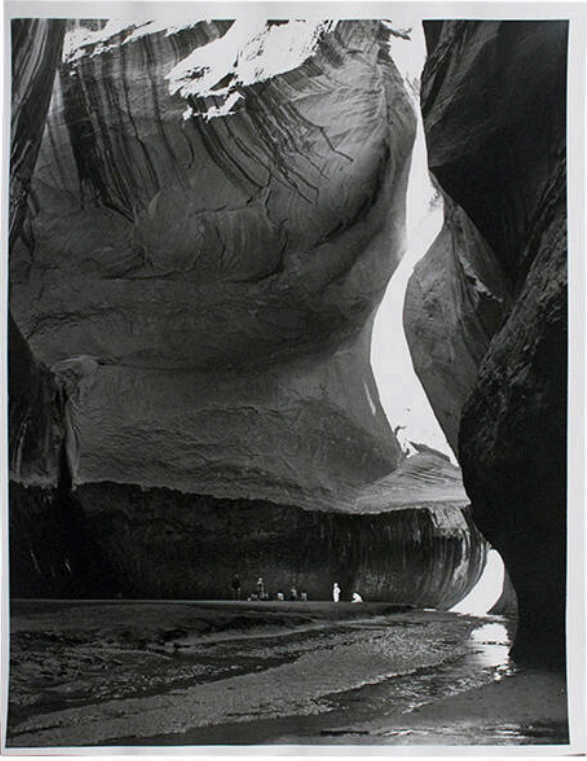

## Party in Cathedral of The Desert, Glen Canyon

### Description

The inside of a large rock cavern with a narrow, serpentine entrance in the background and meandering river in the foreground. There is a group of people sitting or standing against the wall of the rock formation at the left. The group is dwarfed in comparison to the size of the cavern wall. Two of the people stand out against the dark rock as they are wearing all white.