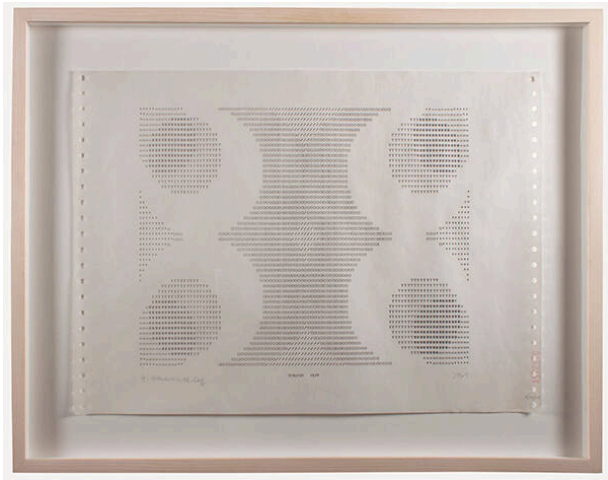

Basic Detail Report

ROUND OUT

Date

1969 (Februray 22)

Primary Maker

Frederick Hammersley

Medium

computer-generated drawing

Description

Computer generated abstract image

Dimensions

Image: 8 1/4 × 10 1/2 in. (21 × 26.7 cm) Support: 11 × 14 7/8 in. (27.9 × 37.8 cm) Mat: 14 × 17 7/8 in. (35.6 × 45.4 cm)