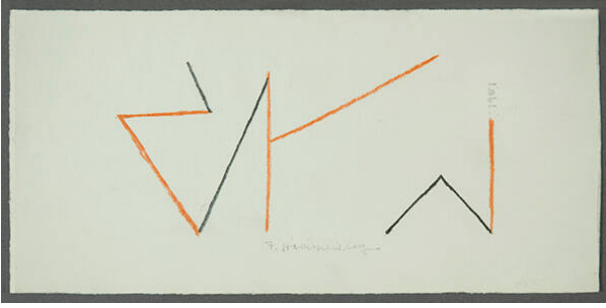

Basic Detail Report

new rules

Date

1951

Primary Maker

Frederick Hammersley

Medium

crayon on paper

Description

Orange and brown vertical lines drawn in and abstract fashion on a light background.

Dimensions

Support: 3 1/2 × 7 1/2 in. (8.9 × 19.1 cm)