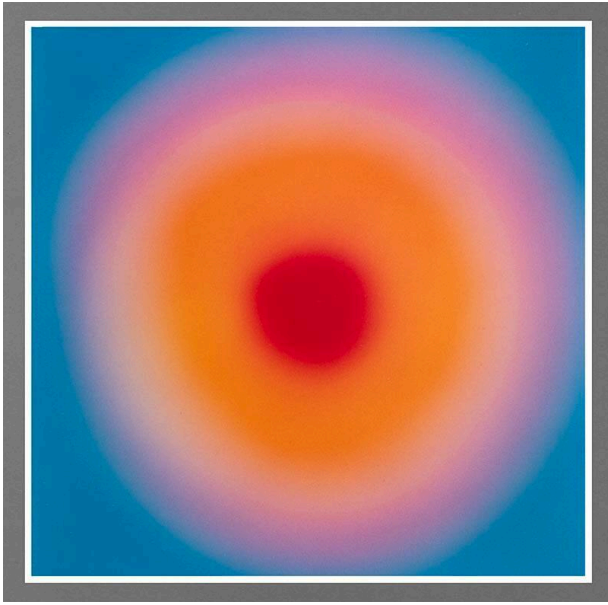

Basic Detail Report

Mandala #450

Date

2003

Primary Maker

Bill Armstrong

Medium

Chromogenic print

Description

Square composition showing a series of concentric rings of color, with a yellow circle at center surrounded by a small zone of orange with a larger ring of red around it that is surrounded by a faint corona of magenta, all on a field of deep blue.