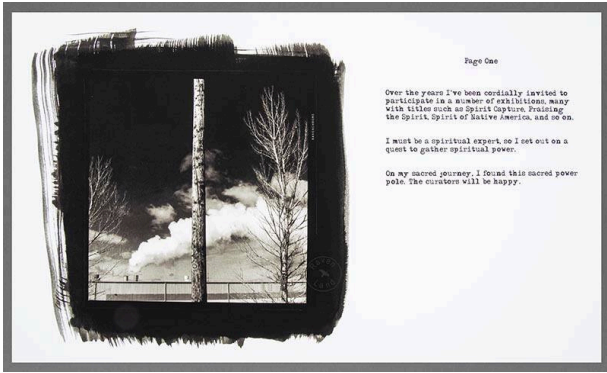

Basic Detail Report

Sacred Power Pole

Date

Created 2008, printed 2022

Primary Maker

Larry McNeil

Medium

Pigment print

Description

Square composition with outdoor view featuring a wooden pole at center, flanked by bare trees. In background, smokestacks release white smoke or steam into the sky.

Dimensions

Support: 12 × 20 in. (30.5 × 50.8 cm) Image (irregular/ image and text side by side): 18 × 10 1/2 in. (45.7 × 26.7 cm)