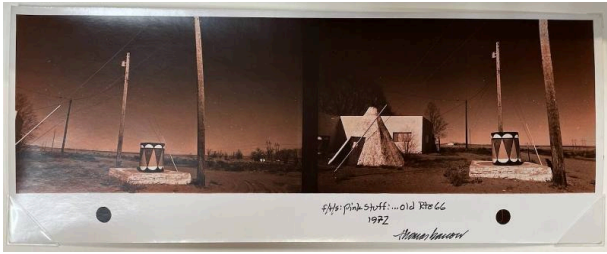

Basic Detail Report

Old Route 66

Date

1972

Primary Maker

Thomas Barrow

Medium

Gelatin silver print, toned

Description

Two images. Image on viewer's left (proper right) of a large drum on a cement "platform" near telephone poles.

Right (proper left) image includes the drum and poles, along with a tipi and building. Images are toned pink.