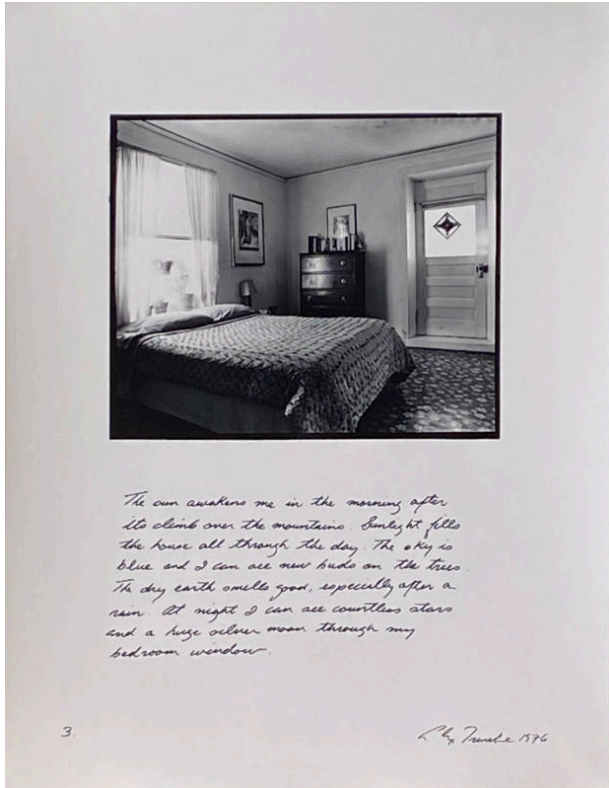

Basic Detail Report

#3

Date

1976

Primary Maker

Alex Traube

Medium

Gelatin silver print, with ink

Description

Vertical page with image of a domestic bedroom at top,

showing a window at left with a made-up bed in front of it

Dimensions

14 × 11 in. (35.6 × 27.9 cm)