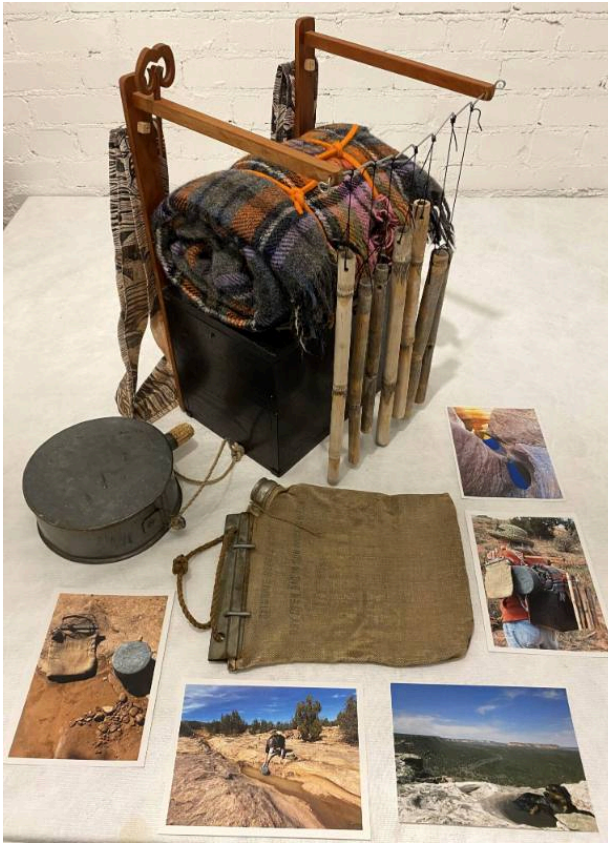

Basic Detail Report

Traveling Kit in Search of a Tinaja

Date

2021-2022

Primary Maker

Basia Irland

Medium

Mixed media

Description

Conceptual sculpture comprised of a Japanese chest with drawers, a bed roll, an old canvas canteen, a metal canteen,

plant and seed specimens, rocks, sticks, and photographs. 2025.5.1a: wooden container with four drawers with fabric straps and seven carrizo grass chimes attached with wire and string 2025.5.1b: desert bag 2025.5.1c: metal canteen 2025.5.1d: corncob stopper for canteen 2025.5.1e: wool blanket 2025.5.1f: orange felt tie for blanket 2025.5.1g: orange felt tie for blanket 2025.5.1h: wooden linchpin 2025.5.1i: cyanotype postcard with canoe and flower images 2025.5.1j: cyanotype with oars and leaf images 2025.5.1k: cyanotype adhered to interior top compartment 2025.5.1l: twig, possibly red willow adhered inside top compartment 2025.5.1m: bundle of three seed pods bound with thread and adhered inside top compartment 2025.5.1n: plastic vile containing seed pod 2025.5.1o: small box containing three small viles with seeds inside, adhered together inside top compartment 2025.5.1p: long yellow box with cyanotype lining 2025.5.1q: seed pod shell with edge painted blue 2025.5.1r: seed pod shell with interior painted blue 2025.5.1s: rock (pumice with turquoise bound with waxed thread 2025.5.1t: flat rock/ shale