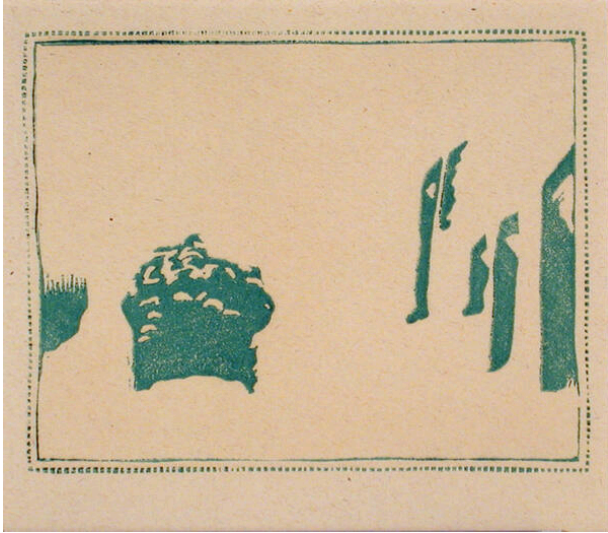

Basic Detail Report

Old Santa Fe (Progressive Proofs)

Date

1925 (printed 1952)

Primary Maker

Gustave Baumann

Medium

color woodcut

Description

Set of prints that include all of the color block prints and stage prints for a set of 7 progressive proofs of color woodcuts for a total of fourteen prints. Image is a street scene with adobe buildings and a ristra prominently displayed hanging from a building at center right. The stages of the set are as follows: a: key block b: first stage (black) c: blue block d: second stage (black and blue) e: goldenrod block f: third stage (black, blue, goldenrod) g: green block h: fourth stage (black, blue, goldenrod, green) i: chartreuse block j: fifth stage (black, blue, goldenrod, green, chartreuse) k: red block l: sixth stage (black, blue, goldenrod, green, chartreuse, red) m: gray block n: seventh stage (black, blue, goldenrod, green, chartreuse, red, grey)