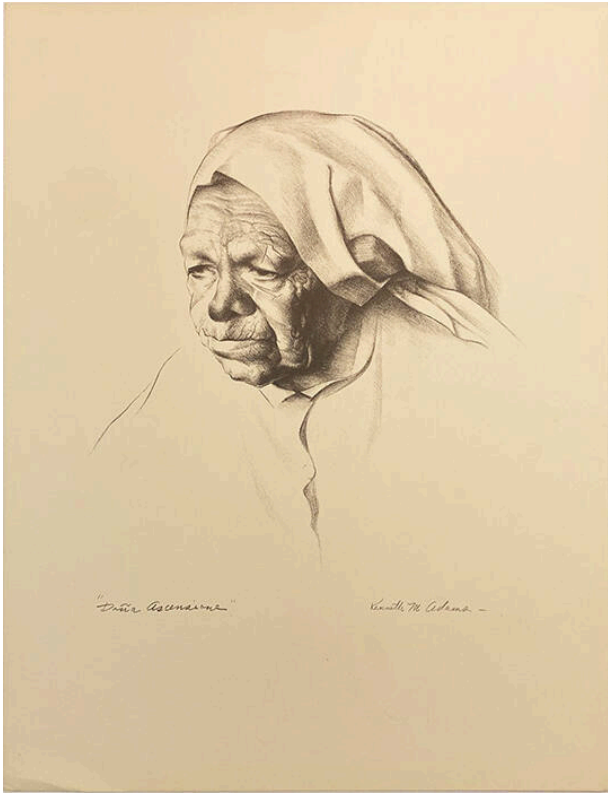

Basic Detail Report

Doña Ascensione

Date

1950

Primary Maker

Kenneth Miller Adams

Medium

lithograph

Description

3/4 view portrait of an elderly woman wearing a head scarf

looking slightly downward.

Dimensions

Support: 16 × 12 in. (40.6 × 30.5 cm)