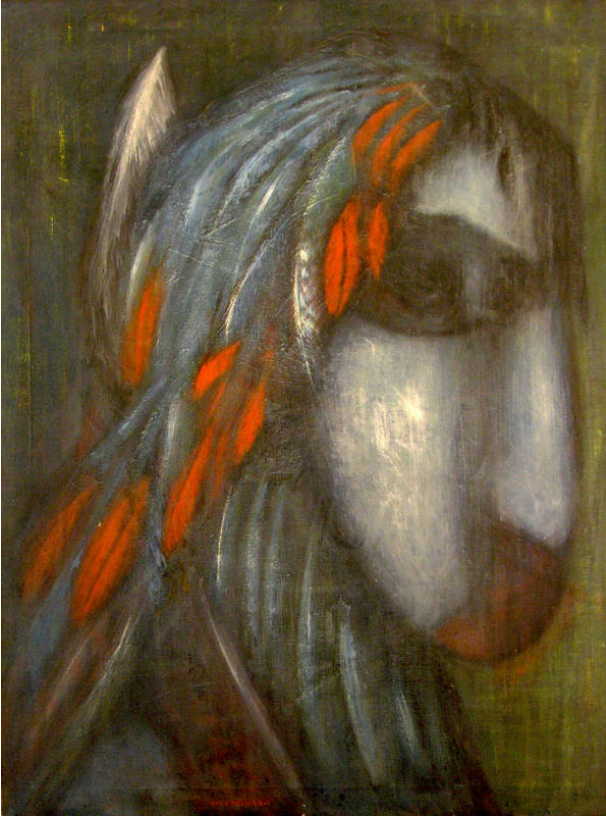

Basic Detail Report

Broken Feather

Date

1954

Primary Maker

Yeffe Kimball

Medium

Oil on canvas

Description

Large profile image of Native American with small red feathers in his hair, at the back one broken white feather.

Dimensions

Image: 39 1/2 x 30 in. (100.3 x 76.2 cm) Frame: 41 3/4 x 31 3/4 x 2 in. (106 x 80.6 x 5.1 cm)