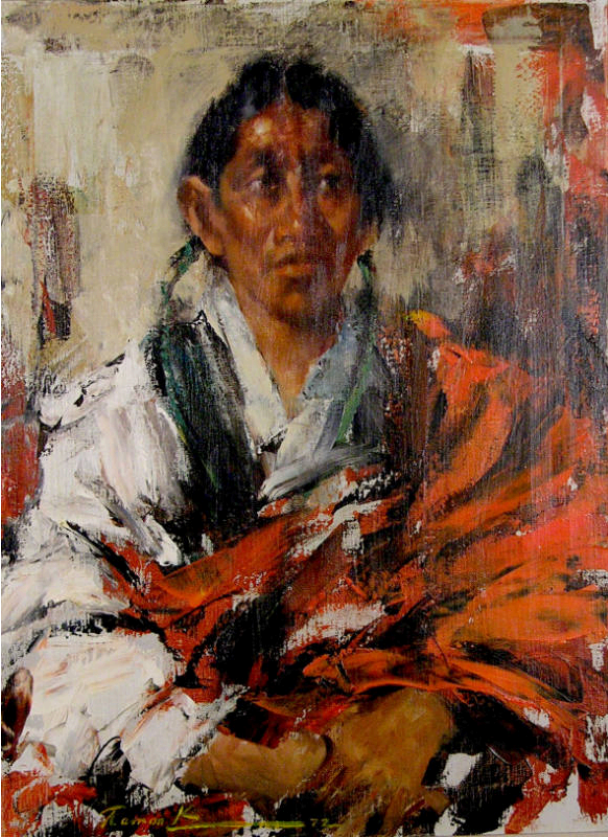

Basic Detail Report

Tony Lujan

Date

1972

Medium

acrylic on canvas

Description

Portrait of Native American, former Taos Pueblo leader

Dimensions

Image: 23 1/2 x 17 3/8 in. (59.7 x 44.1 cm) Frame: 32 3/4 x 26 3/4 x 2 1/2 in. (83.2 x 67.9 x 6.4 cm)