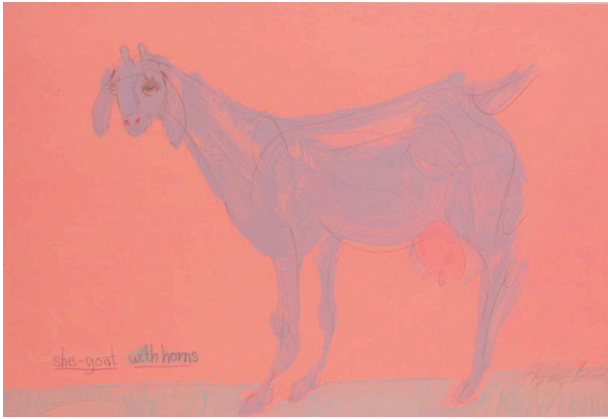

## She Goat with Horns

### Description

Profile of blue goat facing to left of image looking at viewer with pink udder, pink nostrils, long eyelashes, whiskers and dreamy green eyes and short knobby blue horns standing on green grass, peach background.