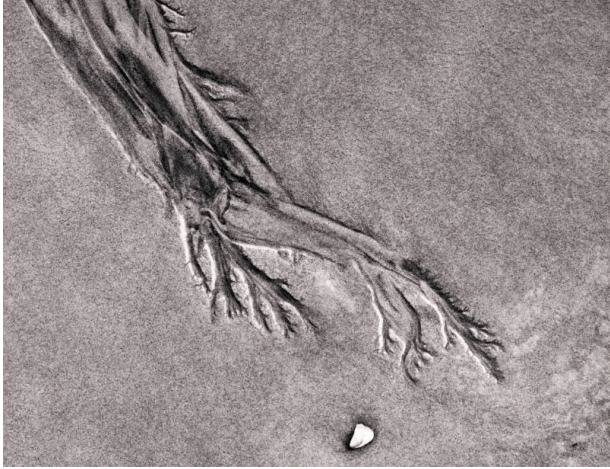

Basic Detail Report

Untitled (62C)

Date

1998

Medium

gelatin silver print

Description

Image of a branch inprinted on what appears to be sand, gray background.

Dimensions

Image: 5 3/4 × 7 1/2 in. (14.6 × 19.1 cm) Support: 14 × 11 in. (35.6 × 27.9 cm)