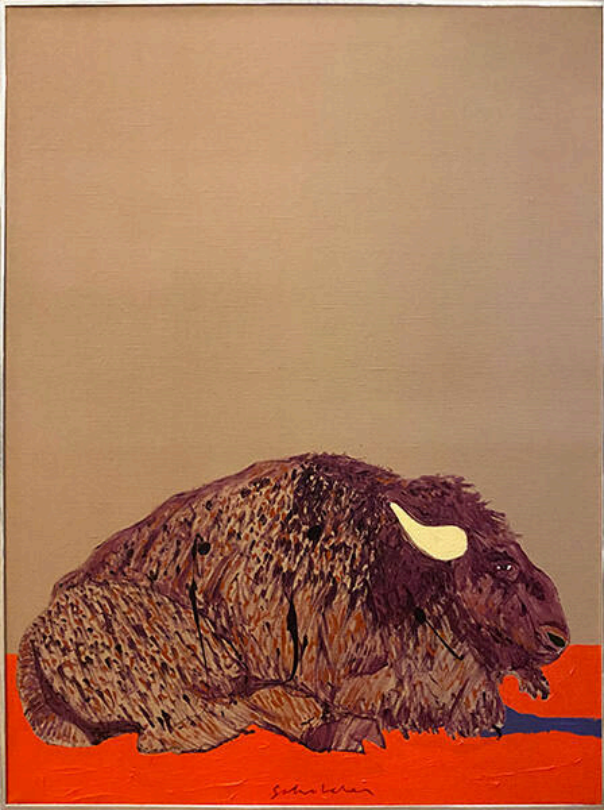

Basic Detail Report

The Last Buffalo

Date

1972

Primary Maker

Fritz Scholder

Medium

acrylic on canvas

Description

Brown buffalo lying on red ground with tan background behind.

Dimensions

Frame: 40 1/2 × 30 1/2 × 1 3/8 in. (102.9 × 77.5 × 3.5 cm) Canvas: 40 × 30 × 1 1/4 in. (101.6 × 76.2 × 3.2 cm)