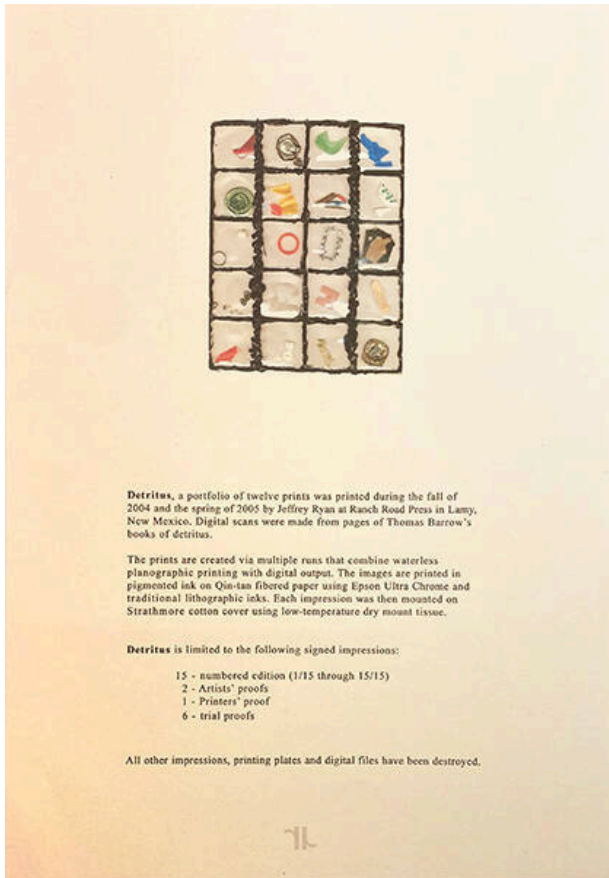

Basic Detail Report

Detritus Portfolio Colophon

Date

2005

Primary Maker

Thomas Barrow

Medium

waterless lithograph

Dimensions

Support: 14 × 11 in. (35.6 × 27.9 cm)