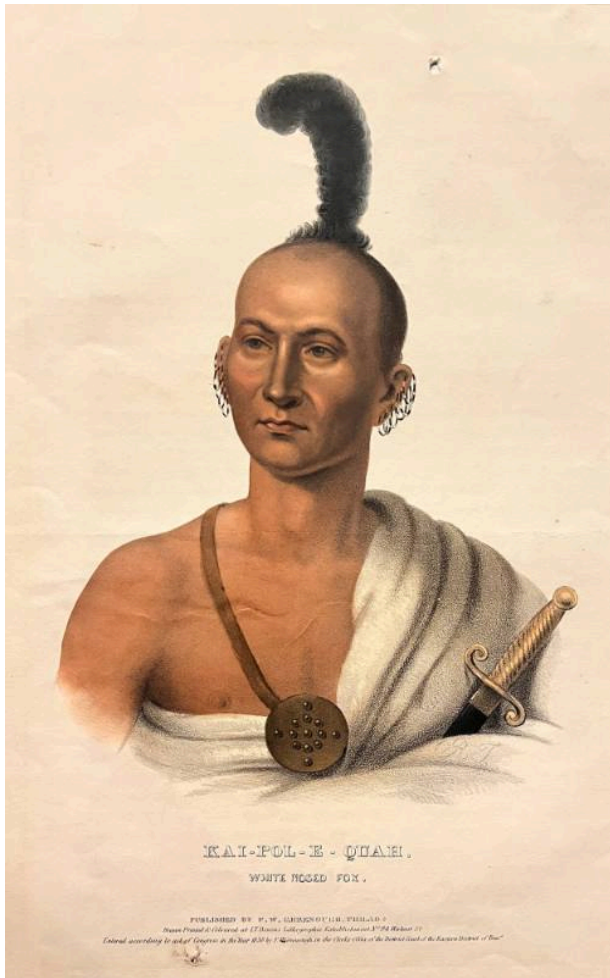

Basic Detail Report

Kai-Pol-E-Quan: White Nose Fox

Date

n.d.

Medium

watercolor and lithograph on wove paper

Description

Head and shoulder portrait of Native American male with head turned slightly toward L of image. He is bare chested & wears white toga draped over proper R shoulder. He has large, round medallion around neck. Numerous earrings each ear.

Dimensions

18-1/8 x 12-5/8 18-1/8 x 12-5/8